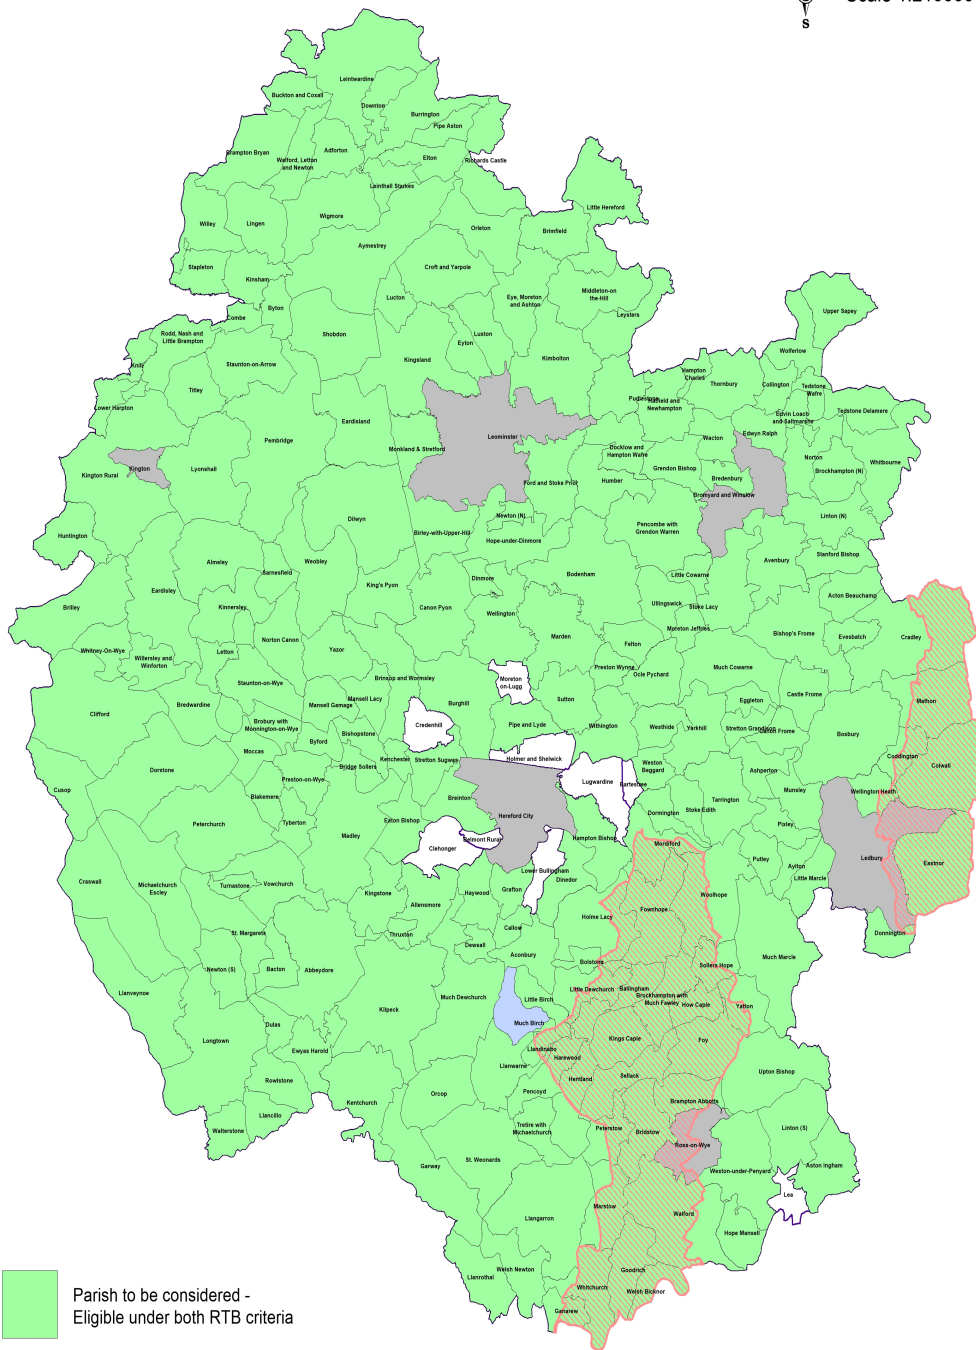

Rural Area Designation - Qualifying Parishes, Flexible Parishes and AONBs

-  Parish to be considered - Eligible under both RTB criteria
-  Parish to be considered - Eligible if RTB criteria is applied flexibly
-  Urban Areas
-  Areas of Outstanding Natural Beauty

© Crown copyright and database rights (2022) Ordnance Survey 100024168